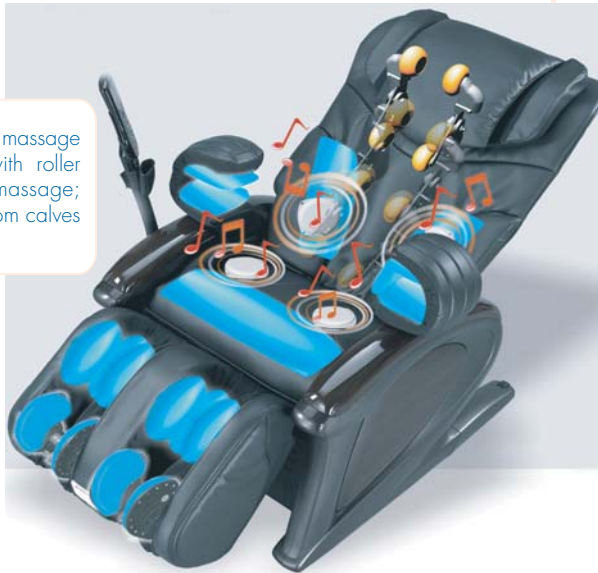

Not only offering the latest 3D massages functions, the GH-6000 uses the latest technology in "air cushion" massage, and the opportunity for the user to synchronize massage intensity with music.

With its sophisticated design and genuine leather, the GH-6000 massage chair is devoted to a clientele with a lavish taste. The GH-6000 is a true example of how G-Health defines health and well-being.

How can  
*luxury and health*  
ever be integrated into one  
*total body system?*

**g-health**

GH-6000A

**G l o b a l**  
**H E A L T H**  
**G r o u p**

health furniture and more

## Arms and foot relaxation

The GH-6000 is featured with both arms and foot massage, delivering as a sensational evolution, as well as new experience to the body; the arm massage device incorporating the back massage system along with the 3D foot massage Rolla footrest. All this made the GH-6000 stands out. The chair is designed to impress, built to bring you total relaxation.

### Foot massage

Not only is able to cover the foot palm, but as well as the calves, sides and bottom; encouraging the lower body circulation with mergence of reflexology.

The extreme 3D Rolla footrest has got 2 kneading devices to ease tension of your calves and foot palms, and the rollers underneath interactively rotate to massage the foot palms, with the assistance of 6 air bags to get deeper into muscle, by doubling the triple effect, we present to you the GH-6000.