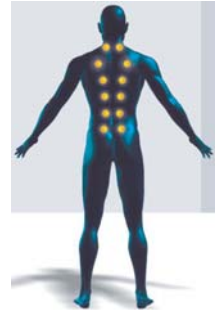

Tailoring your comfort

GH-6000 – acu-points sensing technology

Using the feedback value of operating mechanism, the GH-6000, is able to calculate various users' acu-point accurately and apply massage courses. By scanning the body shape, the chair is able to massage the neck right.

Be invited! Get onto the chair and experience the ingenious!

Mechanical meets traditional

To fulfill modern relaxation, the GH-6000 is invented and built with not only modern technology; yet the ancient-Chinese techniques are also compressed, and perform accurate and effective therapies through mechanism.

Upper body therapies

Kneading technique

Based on clock-wise movement, the 4 rollers rubs to release tension, especially shoulder-neck area.

Tapping technique

Heavy technique with quick movement, to ease upper back muscle, is designed to fit users who take regular massage courses.

Rolling technique

Commonly known as Shiatsu technique; stretching back muscle with rollers elevating

Dual action technique

Technique performed only through technology, combining kneading and tapping, doubling the experience, doubling the effect of massage.

Inverse kneading

Kneading technique made anticlockwise, to erase muscle tension of the other direction.

Inverse dual action

Dual action technique made anticlockwise, to erase muscle tension of the direction