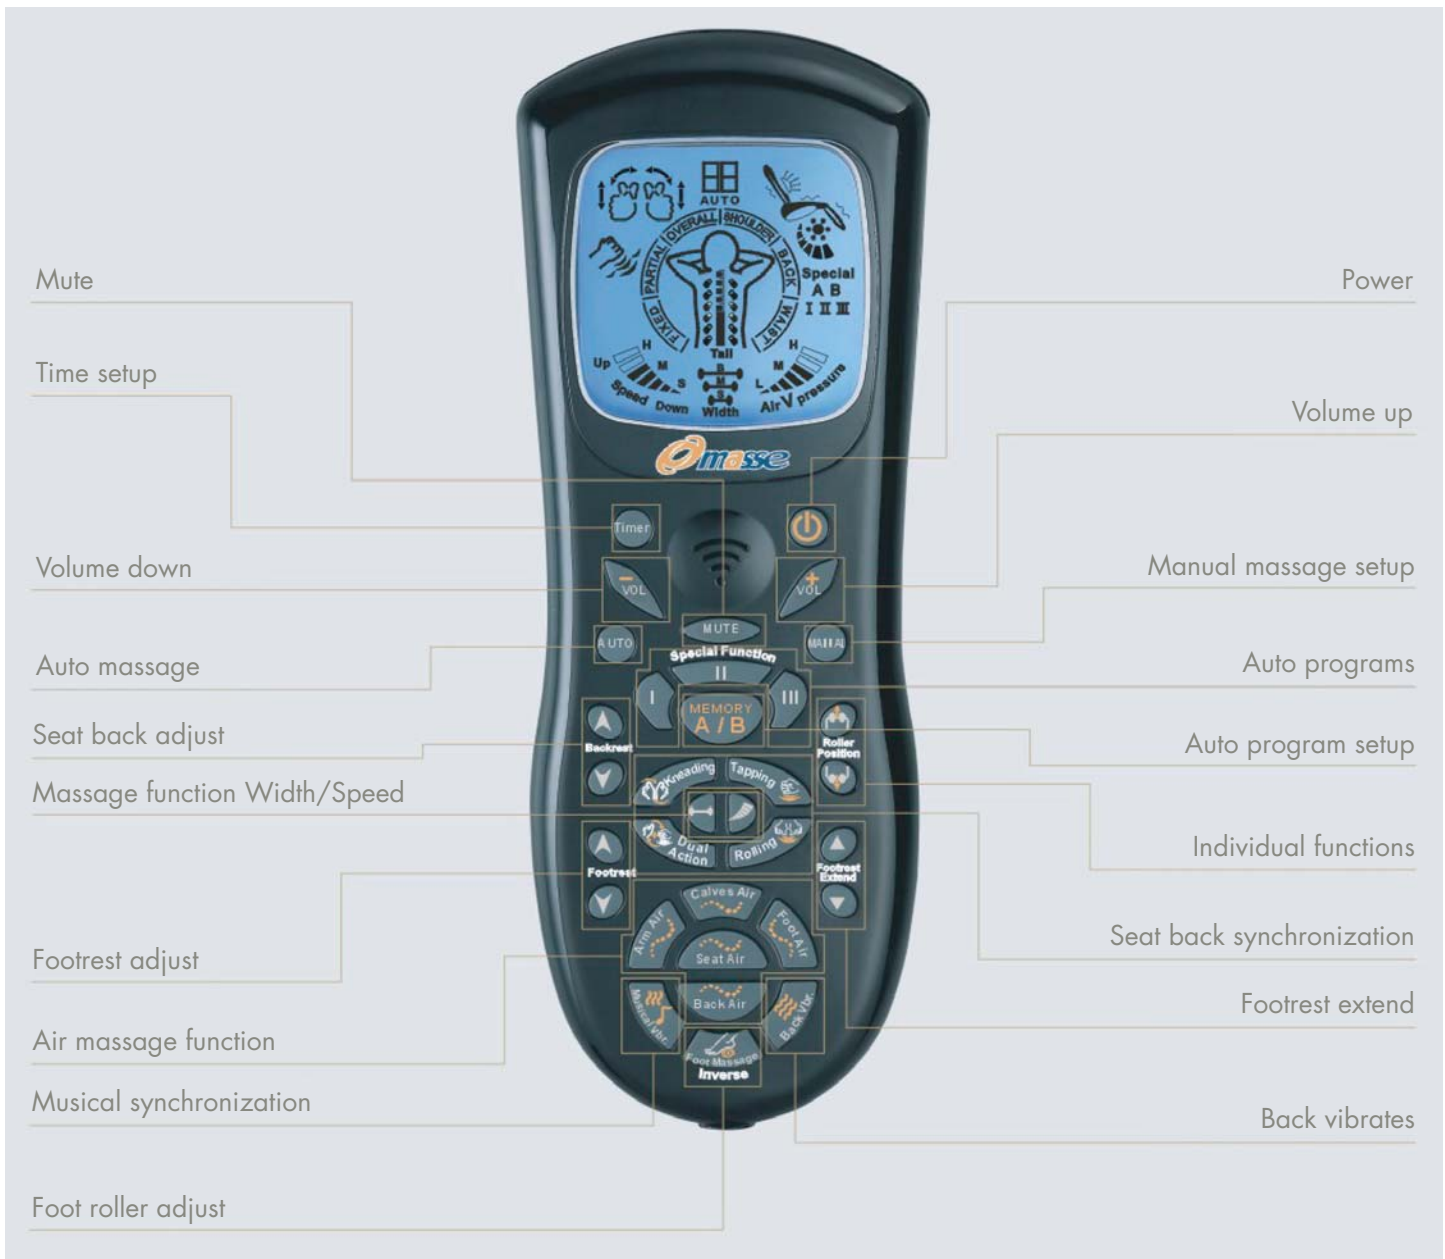

## Quality and service

### Total quality management based customer's satisfaction and perceiving customer's feeling.

Health is the foundation of happy life and life and self-realization. With the concern of human health, our R&D team makes all efforts to improve manufacturing process. In spite of having attained a variety of international patents and certifications, we will always challenge ourselves to surpass the achievements that we have made.

Sense it, feel it and enjoy it.

The massage chair that synchronizes music vibration and do full body massage.

Elegance, smooth and healthiness

The user-friendly computer AI functions enrich your enjoyment anytime.

### Product specification

Product name: GH-6000  
 Operating Voltage: 110~120V/50~60Hz  
 Power Consumption: 20~300 Watts  
 Time Range: 5~30 Minutes  
 Recline Angle: 115~175 Degrees  
 Massage stroke length: 30 Inches